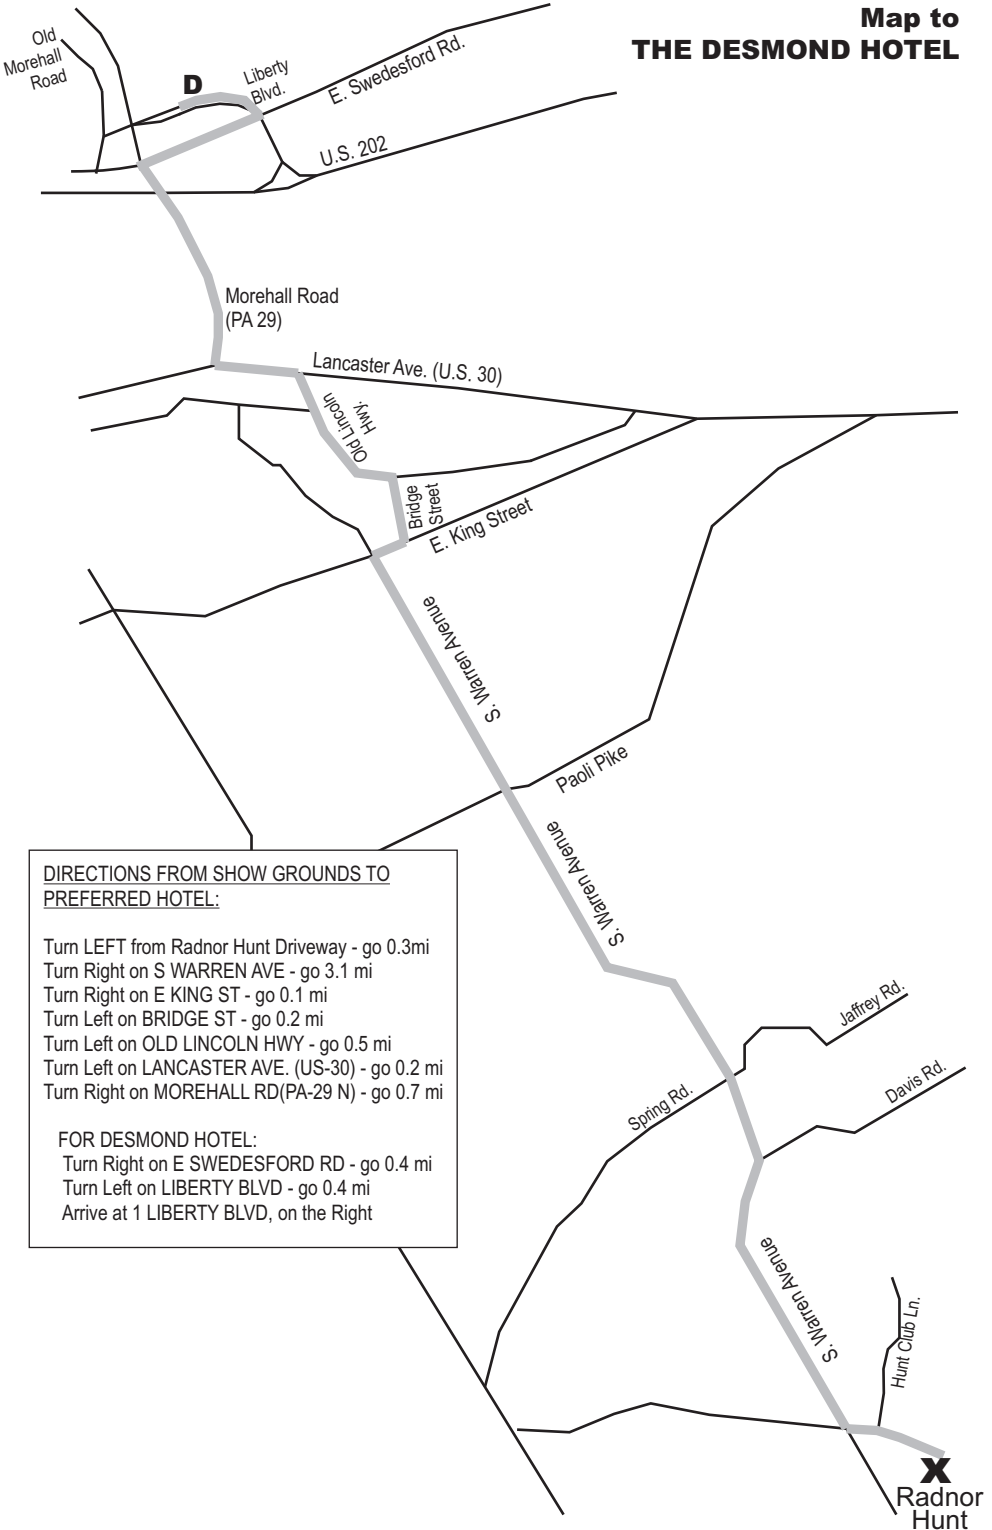

Map to THE DESMOND HOTEL

DIRECTIONS FROM SHOW GROUNDS TO PREFERRED HOTEL:

Turn LEFT from Radnor Hunt Driveway - go 0.3mi
Turn Right on S WARREN AVE - go 3.1 mi
Turn Right on E KING ST - go 0.1 mi
Turn Left on BRIDGE ST - go 0.2 mi
Turn Left on OLD LINCOLN HWY - go 0.5 mi
Turn Left on LANCASTER AVE. (US-30) - go 0.2 mi
Turn Right on MOREHALL RD(PA-29 N) - go 0.7 mi

FOR DESMOND HOTEL:

Turn Right on E SWEDESFORD RD - go 0.4 mi
Turn Left on LIBERTY BLVD - go 0.4 mi
Arrive at 1 LIBERTY BLVD, on the Right